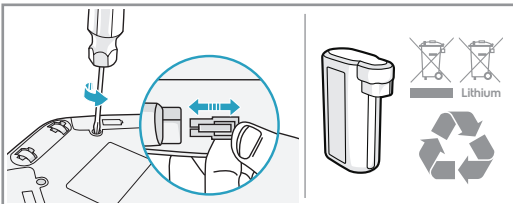

PURE i9, PURE i8

1. 1x
   - 2x
   - 1x
   - 2x
   - 3x
   - 4x
2. Robotic main brush
   Ref : ERMB1
   PNC : 9009230740
3. Robotic side brush 2 pack
   Ref : ERSB3
   PNC : 9009230765
4. Purei9/i8 Performance kit
   Ref : ERK2
   PNC : 9001691139
5. Robotic side brush 4 pack
   Ref : ERSB2
   PNC : 900168393

The software in the robot is partly based on free and open source software. To access the source code of these components and to see the full copyright information and applicable license terms, please visit: www.electrolux.com/rvc-supplementary

For control according to international standards, please visit www.electrolux.com/rvc-supplementary